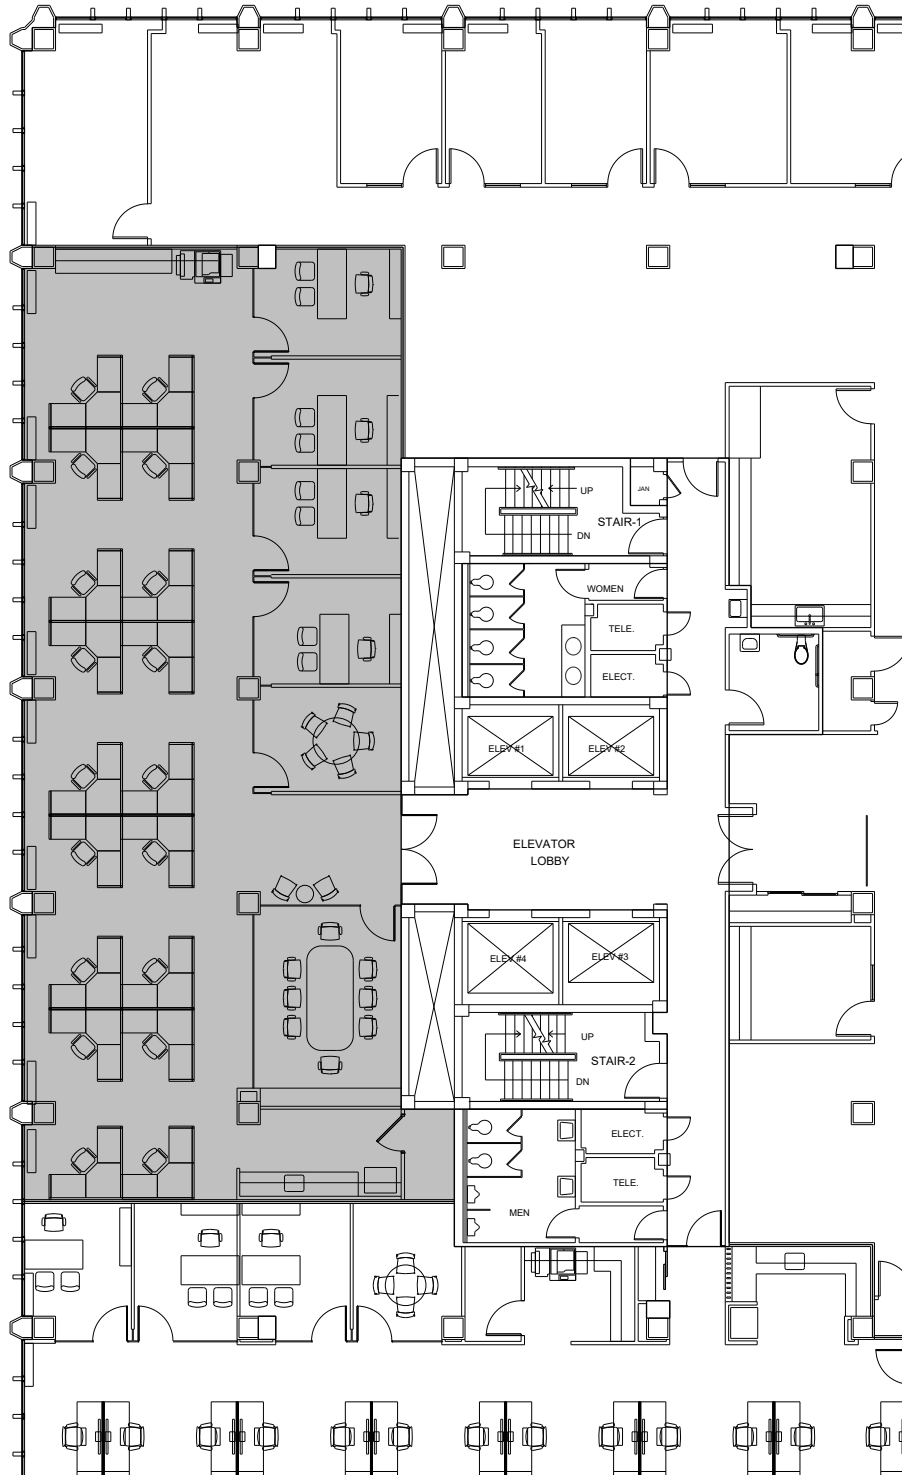

FORT MYER DRIVE