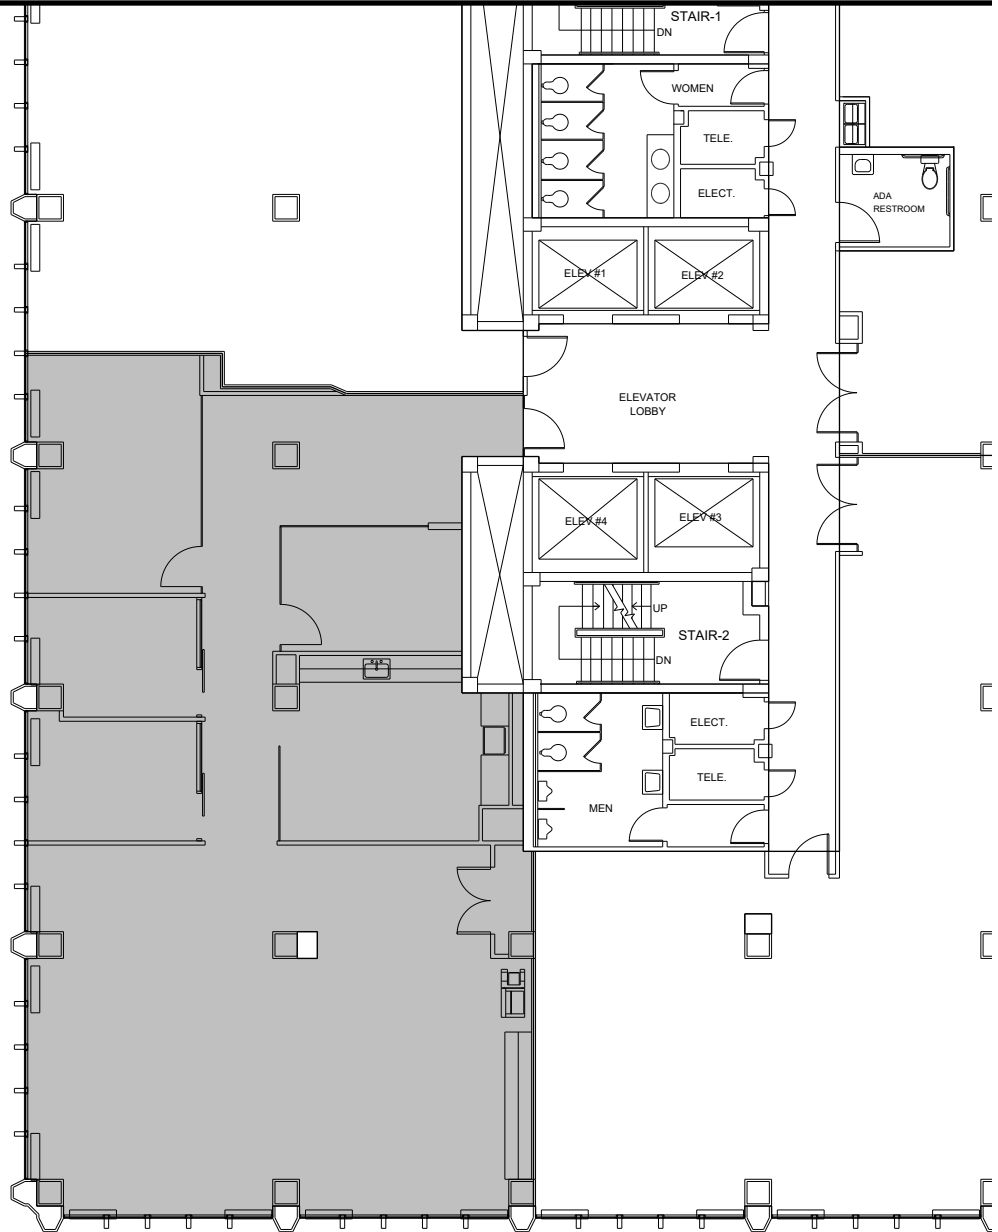

FORT MYER DRIVE