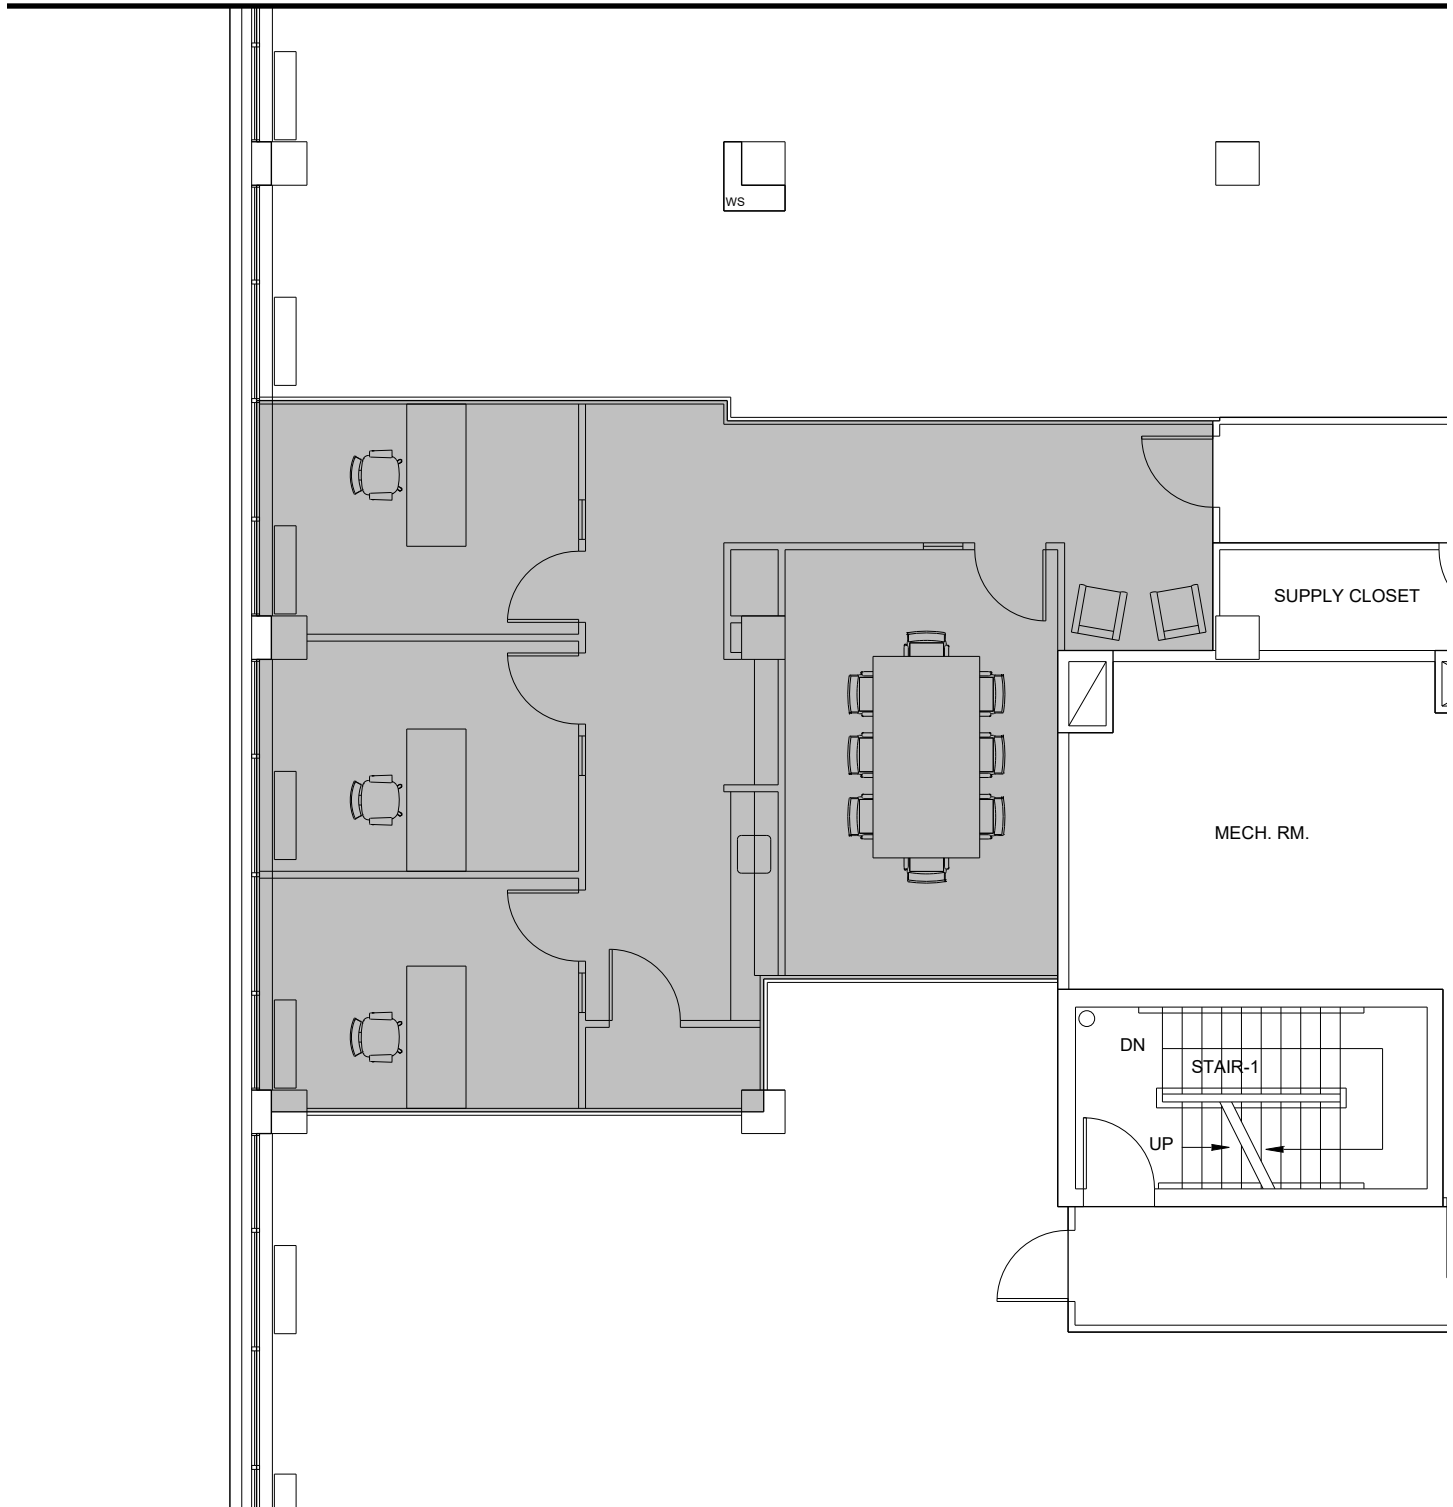

# 6862 Elm Street

Suite 420

Approx: 1,256 SF